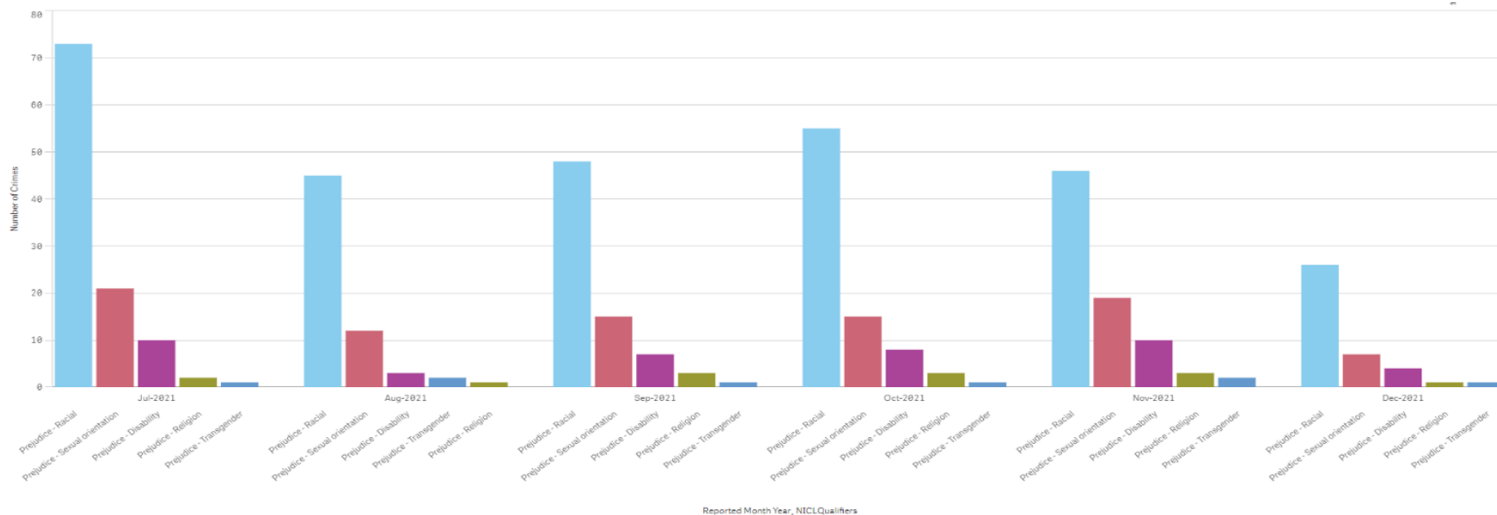

Performance – Hate Crime overview

Force

- Hate Crime across force in December has reported a decrease with only 36 crimes reported split across all 5 strands (versus avg of 66.8 over 24 month period). The decrease is reflected in all crimes across force, possibly attributed to reduced activity across the festive period.
- Due to restrictions since Covid pandemic, seasonal trends have been skewed, however across Racial and Sexual orientation strands (strands with more notable volumes) are showing signs of returning to expected seasonal highs and lows.

Force Hate Crime (6 months to December 2021)

Trowbridge CPT

	Number of Crimes	Change (n)	Change (%)
Total	105	5	5.0%
Prejudice – Racial	62	6	10.7%
Prejudice – Sexual orientation	23	5	27.8%
Prejudice - Disability	13	-12	-48.0%
Prejudice - Religion	5	3	150.0%
Prejudice - Transgender	2	-1	-33.3%

Year on year comparison November 2020 to December 2021 (note: an individual crime can be tagged with more than one prejudice type e.g. sexual orientation & transgender)